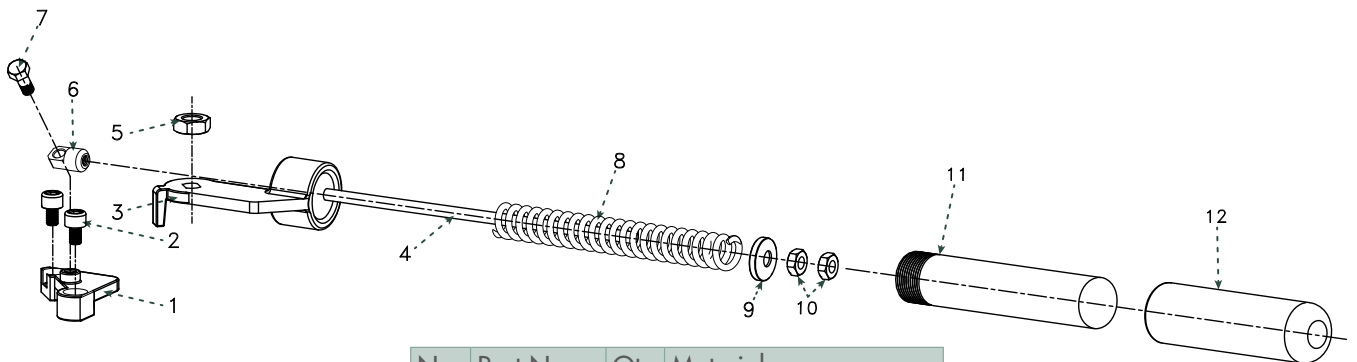

Parts & Materials Spring Return Handle

No.	Part Name	Qty	Material
1	Handle Gland	1	304 Stainless Steel
2	Socket Screws	2	304 Stainless Steel
3	Handle Bracket	1	304 Stainless Steel
4	Bolt	1	304 Stainless Steel
5	Nut	1	304 Stainless Steel
6	Binder Nut	1	304 Stainless Steel
7	Machine Screws	1	304 Stainless Steel
8	Spring Coil	1	SWP
9	Flat Washer	1	304 Stainless Steel
10	Hex Nut	2	304 Stainless Steel
11	Handle Pipe	1	304 Stainless Steel
12	Handle Sleeve	1	Vinyl