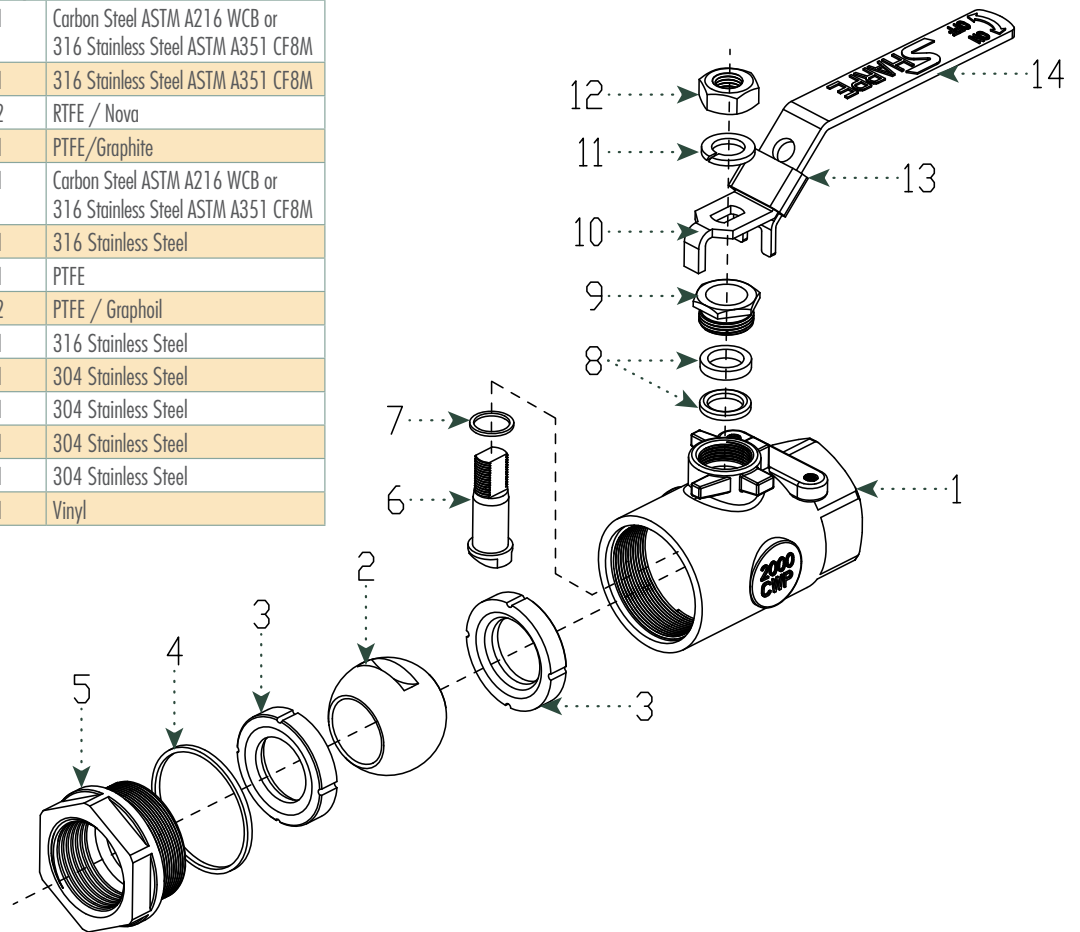

Dimensions with Lever Handle

Dimensions (Inches)

Size	A	B	C	D	E	F	G	H	I	J	K
1/4	2.25	2.13	3.94	0.46	0.68	0.86	0.39	0.21	3/16-24	1.54	1.11
3/8	2.25	2.13	3.94	0.50	0.68	0.86	0.39	0.21	3/16-24	1.54	1.11
1/2	2.32	2.13	3.94	0.50	0.68	0.86	0.39	0.21	3/16-24	1.54	1.11
3/4	3.12	2.50	4.88	0.69	0.86	1.12	0.49	0.25	3/16-24	1.81	1.37
1	3.40	2.66	4.88	0.88	0.95	1.17	0.51	0.25	3/16-24	1.81	1.37
1-1/4	4.08	3.47	5.75	1.00	1.69	1.09	0.69	0.37	1/4-20	1.97	1.40
1-1/2	4.35	3.63	5.75	1.26	1.89	1.06	0.69	0.37	1/4-20	1.97	1.40
2	5.39	3.82	5.75	1.50	2.07	1.06	0.69	0.37	1/4-20	1.97	1.40

Dimensions with Spring Return Handle

Dimensions (Inches)

Size	A	B	ØC	D	E
1/4	2.24	1.25	1.14	0.44	7.24
3/8	2.24	1.25	1.14	0.50	7.24
1/2	2.31	1.25	1.14	0.50	7.24
3/4	3.11	1.56	1.14	0.69	7.24
1	3.39	1.70	1.14	0.88	9.21
1-1/4	4.07	2.22	1.14	1.00	12.99
1-1/2	4.35	2.41	1.14	1.24	12.99
2	5.39	2.59	1.14	1.50	12.99

Parts & Materials Valve with Lever Handle

No.	Part Name	Qty	Material
1	Body	1	Carbon Steel ASTM A216 WCB or 316 Stainless Steel ASTM A351 CF8M
2	Ball	1	316 Stainless Steel ASTM A351 CF8M
3	Seat	2	RTFE / Nova
4	Gasket	1	PTFE/Graphite
5	Cap	1	Carbon Steel ASTM A216 WCB or 316 Stainless Steel ASTM A351 CF8M
6	Stem	1	316 Stainless Steel
7	Thrust Washer	1	PTFE
8	Stem Packing	2	PTFE / Graphoil
9	Packing Nut	1	316 Stainless Steel
10	Handle	1	304 Stainless Steel
11	Lock Washer	1	304 Stainless Steel
12	Handle Nut	1	304 Stainless Steel
13	Locking Device	1 <td 304 Stainless Steel	
14	Handle Sleeve	1	Vinyl

Size	CV	Valve Weight
1/4	6	0.7
3/8	6	0.7
1/2	9	0.7
3/4	24	1.4
1	35	1.8
1-1/4	47	3.2
1-1/2	81	4.3
2	105	6.1

Ordering

Fig: 1/2 - 5457 - 6 - N
 Description: 1/2" - 5457 - 316 Body - Nova Seat

Size	Series	Body	Seat
1/4	5457	4 Carbon Steel	R RTFE
3/8		6 Stainless Steel	N Nova
1/2			
3/4			
1			
1-1/4			
1-1/2			
2			