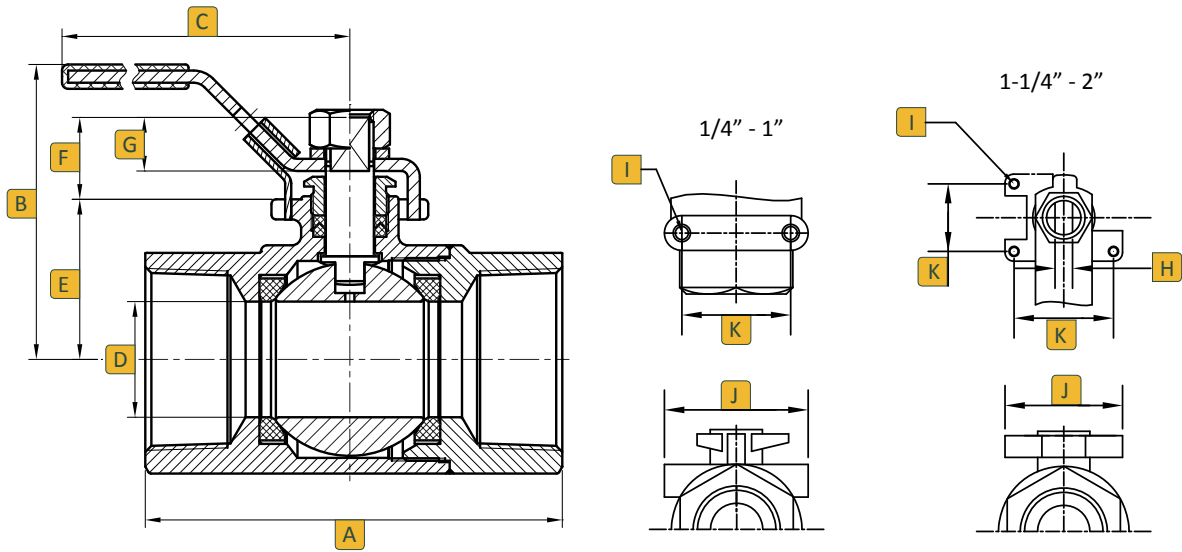

Series 5457

2-Piece Ball Valve

Valves, Automation & Controls

Features

- Standard Port
- 2000 WOG (1/4" - 1")
- 1500 WOG (1-1/4" - 2")
- 150 lb. Steam Ratings (Saturated) with RTFE Seats
- Blowout Proof Stem
- Lockable Handle Lever or Oval Handle
- Optional Spring Return Handle
- Optional Nova Seats for up to 500° F
- ASTM A216
- ASTM A351

Dimensions with Lever Handle

Dimensions (Inches)

Size	A	B	C	D	E	F	G	H	I	J	K
1/4	2.25	2.13	3.94	0.46	0.68	0.86	0.39	0.21	3/16-24	1.54	1.11
3/8	2.25	2.13	3.94	0.50	0.68	0.86	0.39	0.21	3/16-24	1.54	1.11
1/2	2.32	2.13	3.94	0.50	0.68	0.86	0.39	0.21	3/16-24	1.54	1.11
3/4	3.12	2.50	4.88	0.69	0.86	1.12	0.49	0.25	3/16-24	1.81	1.37
1	3.40	2.66	4.88	0.88	0.95	1.17	0.51	0.25	3/16-24	1.81	1.37
1-1/4	4.08	3.47	5.75	1.00	1.69	1.09	0.69	0.37	1/4-20	1.97	1.40
1-1/2	4.35	3.63	5.75	1.26	1.89	1.06	0.69	0.37	1/4-20	1.97	1.40
2	5.39	3.82	5.75	1.50	2.07	1.06	0.69	0.37	1/4-20	1.97	1.40

Dimensions with Spring Return Handle

Dimensions (Inches)

Size	A	B	ØC	D	E
1/4	2.24	1.25	1.14	0.44	7.24
3/8	2.24	1.25	1.14	0.50	7.24
1/2	2.31	1.25	1.14	0.50	7.24
3/4	3.11	1.56	1.14	0.69	7.24
1	3.39	1.70	1.14	0.88	9.21
1-1/4	4.07	2.22	1.14	1.00	12.99
1-1/2	4.35	2.41	1.14	1.24	12.99
2	5.39	2.59	1.14	1.50	12.99

Size	CV	Valve Weight
1/4	6	0.7
3/8	6	0.7
1/2	9	0.7
3/4	24	1.4
1	35	1.8
1-1/4	47	3.2
1-1/2	81	4.3
2	105	6.1

Ordering

Fig: 1/2 - 5457 - 6 - N
 Description: 1/2" - 5457 - 316 Body - Nova Seat

Size	Series	Body	Seat
1/4	5457	4 Carbon Steel	R RTFE
3/8		6 Stainless Steel	N Nova
1/2			
3/4			
1			
1-1/4			
1-1/2			
2			