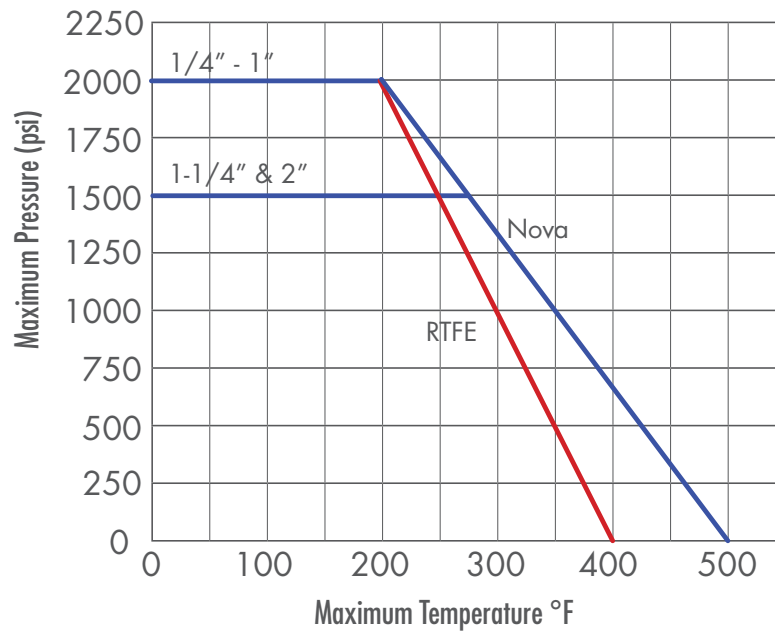

Size	CV	Valve Weight
1/4	6	0.7
3/8	6	0.7
1/2	9	0.7
3/4	24	1.4
1	35	1.8
1-1/4	47	3.2
1-1/2	81	4.3
2	105	6.1

Ordering

Fig: 1/2 - 5457 - 6 - N
Description: 1/2" - 5457 - 316 Body - Nova Seat

Size	Series	Body	Seat
1/4	5457	4 Carbon Steel	R RTFE
3/8		6 Stainless Steel	N Nova
1/2			
3/4			
1			
1-1/4			
1-1/2			
2			

SHARPE - SERIES 5457 | 2-Piece Ball Valve
Toll Free (877) 774-2773 | Local (708) 562-9221 | Fax (708) 562-0890 | www.sharpevalves.com