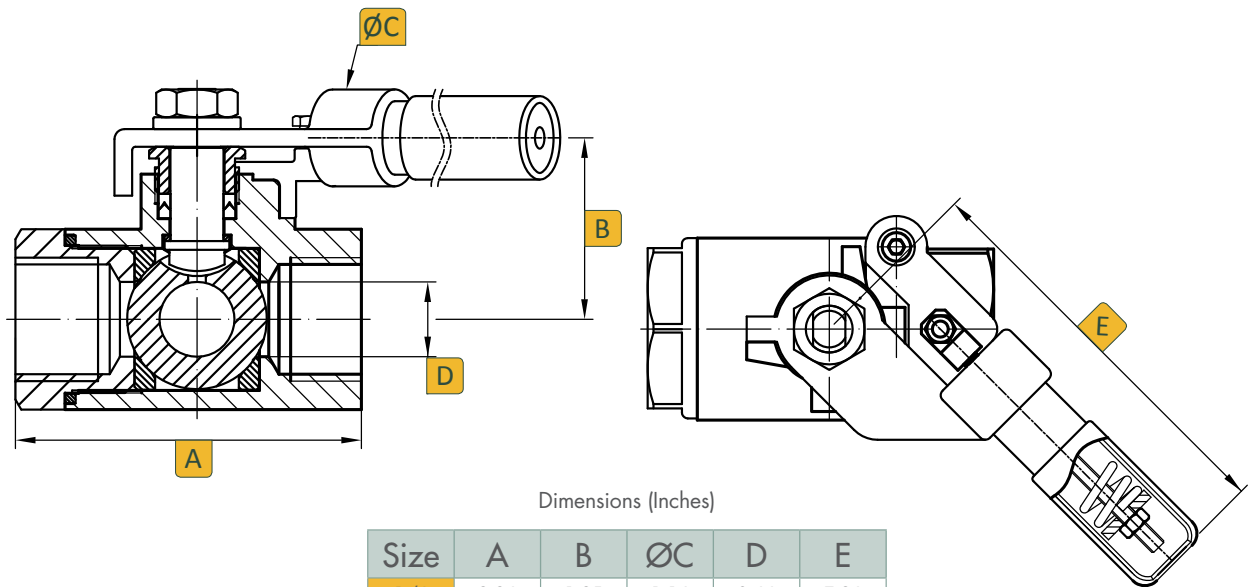

Series 5457

2-Piece Ball Valve

Valves, Automation & Controls

Features

- Standard Port
- 2000 WOG (1/4" - 1")
- 1500 WOG (1-1/4" - 2")
- 150 lb. Steam Ratings (Saturated) with RTFE Seats
- Blowout Proof Stem
- Lockable Handle Lever or Oval Handle
- Optional Spring Return Handle
- Optional Nova Seats for up to 500° F
- ASTM A216
- ASTM A351

Dimensions with Lever Handle

Dimensions (Inches)

Size	A	B	C	D	E	F	G	H	I	J	K
1/4	2.25	2.13	3.94	0.46	0.68	0.86	0.39	0.21	3/16-24	1.54	1.11
3/8	2.25	2.13	3.94	0.50	0.68	0.86	0.39	0.21	3/16-24	1.54	1.11
1/2	2.32	2.13	3.94	0.50	0.68	0.86	0.39	0.21	3/16-24	1.54	1.11
3/4	3.12	2.50	4.88	0.69	0.86	1.12	0.49	0.25	3/16-24	1.81	1.37
1	3.40	2.66	4.88	0.88	0.95	1.17	0.51	0.25	3/16-24	1.81	1.37
1-1/4	4.08	3.47	5.75	1.00	1.69	1.09	0.69	0.37	1/4-20	1.97	1.40
1-1/2	4.35	3.63	5.75	1.26	1.89	1.06	0.69	0.37	1/4-20	1.97	1.40
2	5.39	3.82	5.75	1.50	2.07	1.06	0.69	0.37	1/4-20	1.97	1.40

Dimensions with Spring Return Handle

Dimensions (Inches)

Size	A	B	ØC	D	E
1/4	2.24	1.25	1.14	0.44	7.24
3/8	2.24	1.25	1.14	0.50	7.24
1/2	2.31	1.25	1.14	0.50	7.24
3/4	3.11	1.56	1.14	0.69	7.24
1	3.39	1.70	1.14	0.88	9.21
1-1/4	4.07	2.22	1.14	1.00	12.99
1-1/2	4.35	2.41	1.14	1.24	12.99
2	5.39	2.59	1.14	1.50	12.99

Size	CV	Valve Weight
1/4	6	0.7
3/8	6	0.7
1/2	9	0.7
3/4	24	1.4
1	35	1.8
1-1/4	47	3.2
1-1/2	81	4.3
2	105	6.1

Ordering

Fig: 1/2 - 5457 - 6 - N
 Description: 1/2" - 5457 - 316 Body - Nova Seat

Size	Series	Body	Seat
1/4	5457	4 Carbon Steel	R RTFE
3/8		6 Stainless Steel	N Nova
1/2			
3/4			
1			
1-1/4			
1-1/2			
2			